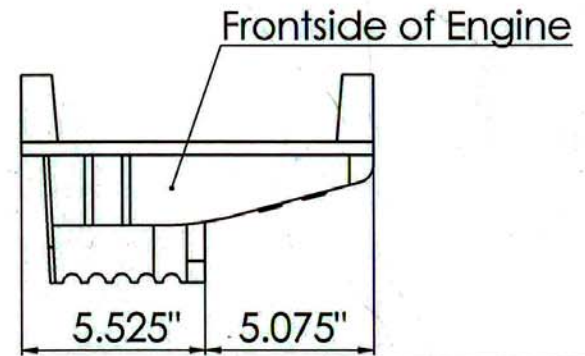

4 X Optional Scavenge outlet

Scavenge Outlet

Frontside of Engine

PART #	# 1002 DN	
COMPANY:	A R E DRYSUMP	
	WWW.DRYSUMP.COM	
TITLE:	Dart LS Next	A3
SCALE:1:1	SHEET 1 OF 1	