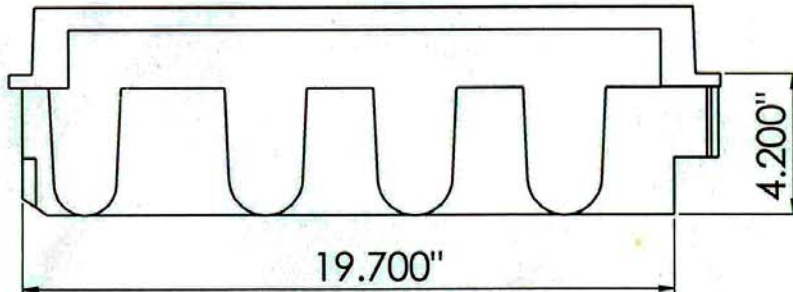

4 X Optional Scavenge outlet

Scavenge Outlet

Frontside of Engine

PART #	# 1002 DN	
COMPANY:	A R E DRYSUMP	
	WWW.DRYSUMP.COM	
TITLE:	Dart LS Next	A3
SCALE:1:1	SHEET 1 OF 1	