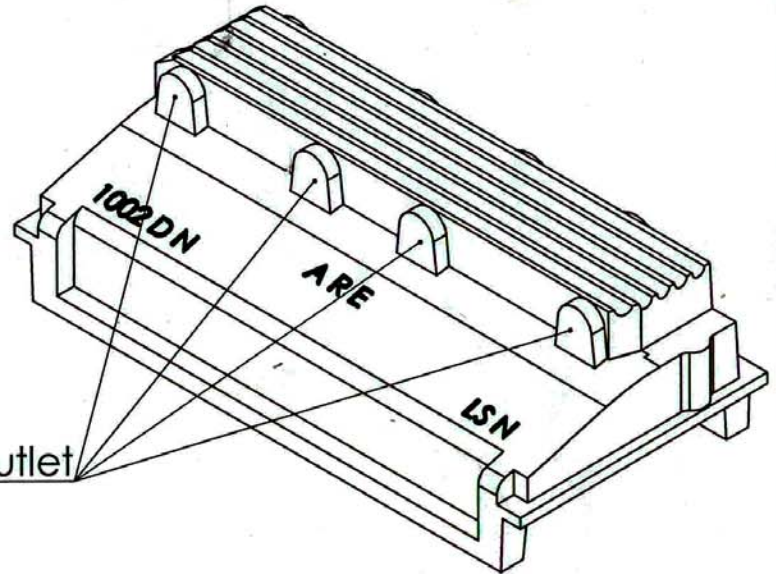

4 X Optional Scavenge outlet

Scavenge Outlet

Frontside of Engine

PART #	# 1002 DN	
COMPANY:	A R E DRYSUMP	
	WWW.DRYSUMP.COM	
TITLE:	Dart LS Next	A3
SCALE:1:1	SHEET 1 OF 1	