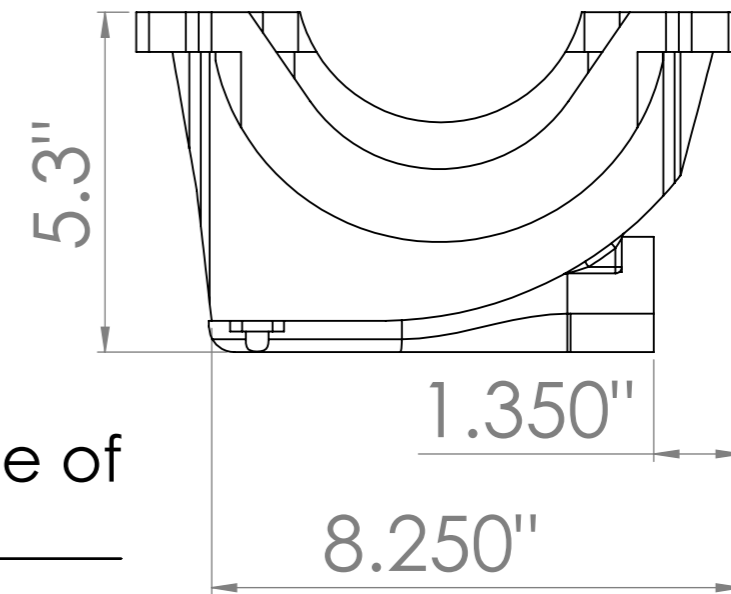

It depends on your order how many scavenge outlets the pan has. It goes from one up to four.

Frontside of engine

Scavenge Outlet  
2-3  
-12

-12 An

Frontside of engine

PART #	#1012	1012R
COMPANY:	A R E DRY SUMP	
	WWW.DRY SUMP.COM	
TITLE:	Chevy Smallblock SB-2	A3
SCALE:1:5	SHEET 1 OF 1	