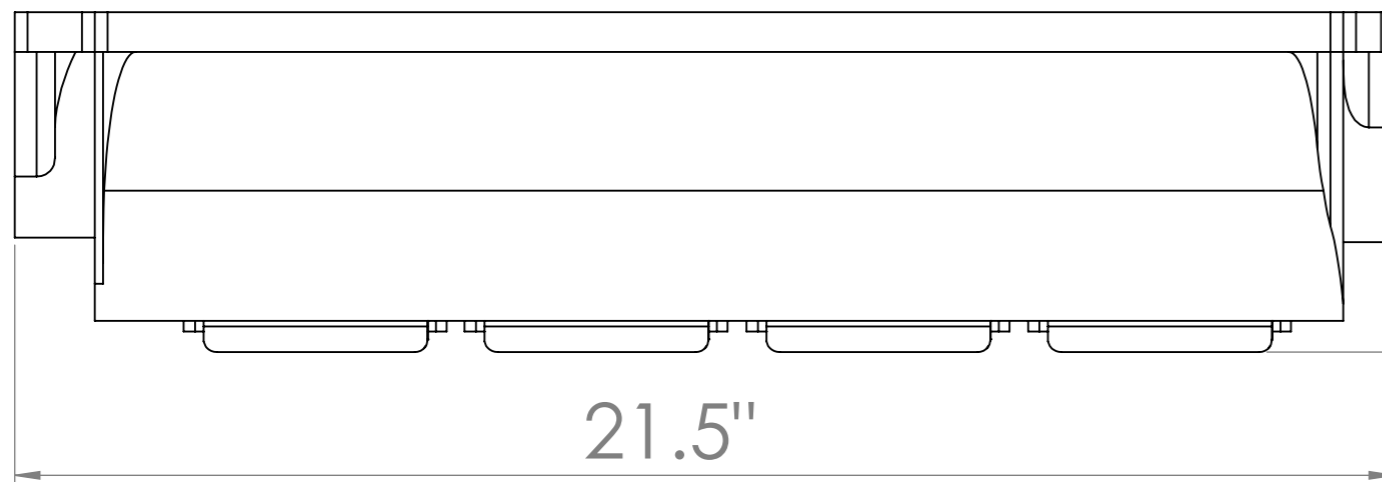

It depends on your order how many scavenge outlets the pan has. It goes from one up to four.

Frontside of engine

Scavenge Outlet  
2-3  
-12

-12 An

Frontside of engine

PART #	#1012	1012R
COMPANY:	A R E DRY SUMP	
	WWW.DRY SUMP.COM	
TITLE:	Chevy Smallblock SB-2	A3
SCALE:1:5	SHEET 1 OF 1	