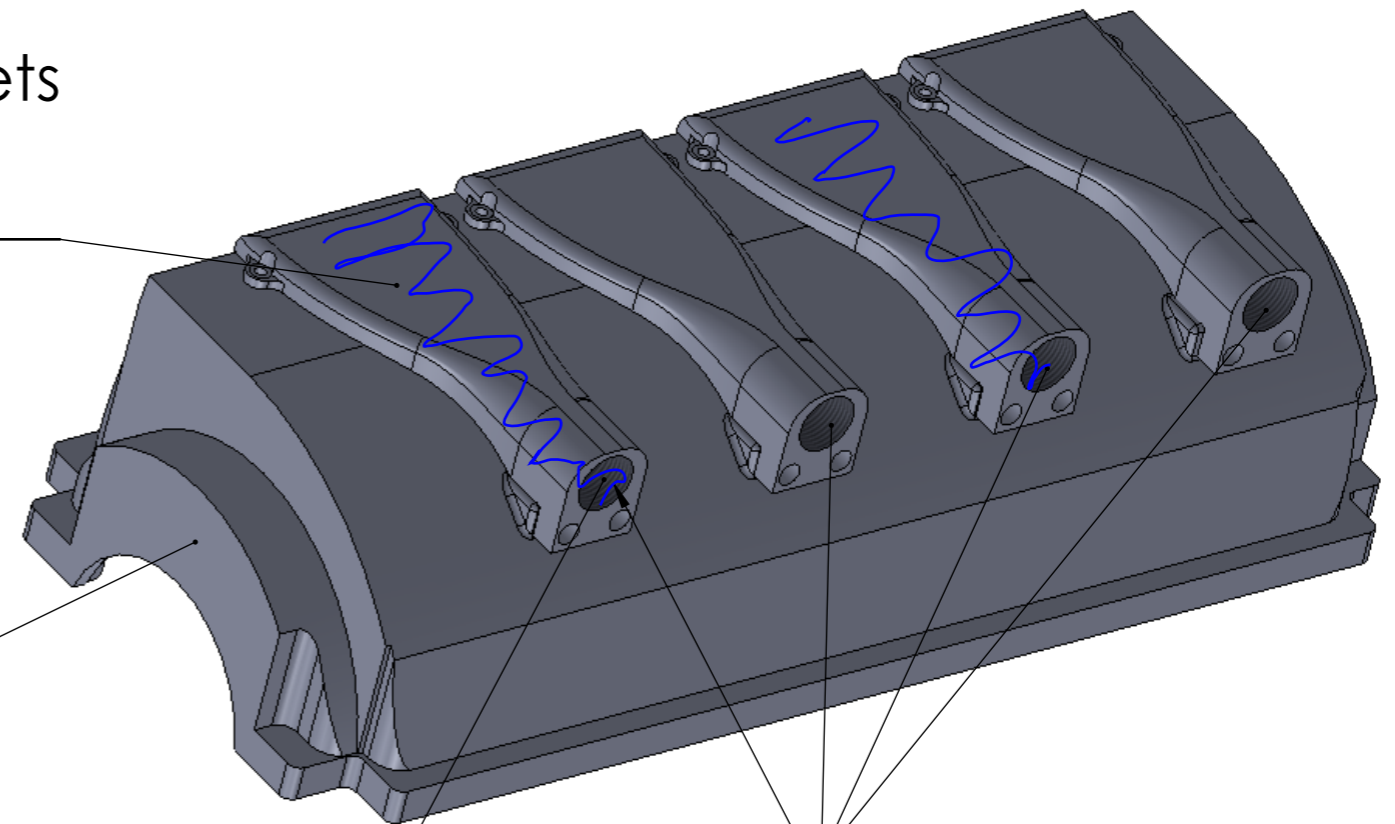

It depends on your order how many scavenge outlets the pan has. It goes from one up to four.

Frontside of engine

Scavenge Outlet  
2-3  
-12

-12 An

Frontside of engine

PART #	#1012	1012R
COMPANY:	A R E DRY SUMP	
	WWW.DRY SUMP.COM	
TITLE:	Chevy Smallblock SB-2	A3
SCALE:1:5	SHEET 1 OF 1	