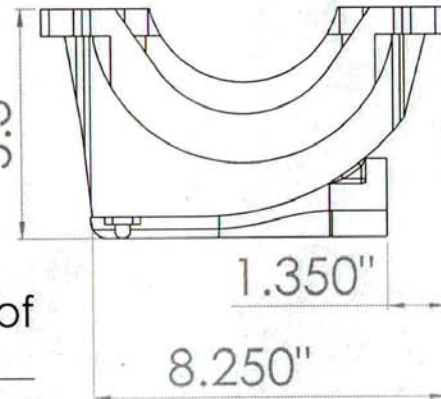

It depends on your order how many scavenge outlets the pan has. It goes from one up to four.

Frontside of engine

Scavenge Outlet

-12 An

2-3  
-12

Frontside of engine

PART #	#1012	1012R
COMPANY:	A R E DRYSUMP	
	WWW.DRYSUMP.COM	
TITLE:	Chevy Smallblock SB-2	A3
SCALE:1:5		SHEET 1 OF 1