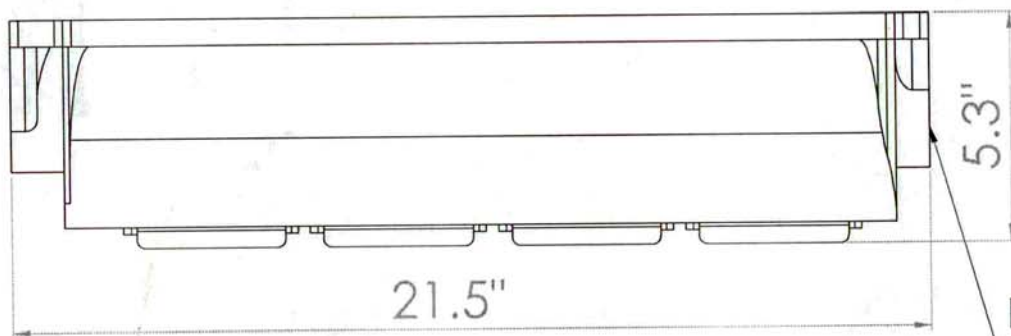

It depends on your order how many scavenge outlets the pan has. It goes from one up to four.

Frontside of engine

Scavenge Outlet

-12 An

2-3  
-12

Frontside of engine

PART #	#1012	1012R
COMPANY:	A R E DRYSUMP	
	WWW.DRYSUMP.COM	
TITLE:	Chevy Smallblock SB-2	A3
SCALE:1:5		SHEET 1 OF 1