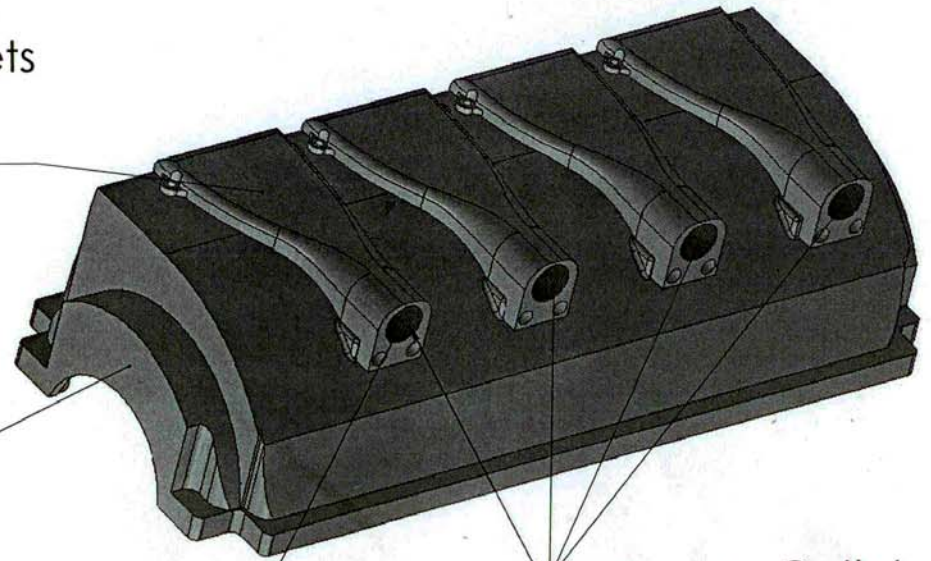

It depends on your order how many scavenge outlets the pan has. It goes from one up to four.

Frontside of engine

Scavenge Outlet

-12 An

2-3  
-12

Frontside of engine

PART #	#1012	1012R
COMPANY:	A R E DRYSUMP	
	WWW.DRYSUMP.COM	
TITLE:	Chevy Smallblock SB-2	A3
SCALE:1:5		SHEET 1 OF 1